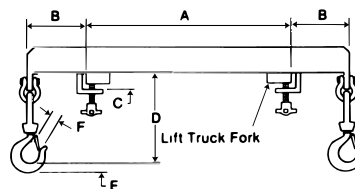

Model 5 Single Fork Hook - Fixed or Swivel

SPECIFICATIONS

Model No. Fixed	Model No. Swivel	Rated Capacity Pounds	Dimensions						Weight Lbs.
			A	B	C Fixed	C Swivel	D	E	
5-1 1/2-4	5S-1 1/2-4	3,000	4-1/2 \varnothing	2-1/2 \varnothing	4-11/16 \varnothing	6-9/16 \varnothing	1 \varnothing	1 \varnothing	5
5-1 1/2-5	5S-1 1/2-5	3,000	5-1/2 \varnothing	2-1/2 \varnothing	4-11/16 \varnothing	6-9/16 \varnothing	1 \varnothing	1 \varnothing	6
5-1 1/2-6	5S-1 1/2-6	3,000	6-1/2 \varnothing	2-1/2 \varnothing	4-11/16 \varnothing	6-9/16 \varnothing	1 \varnothing	1 \varnothing	7

Model 10 Single Hook Beam - Fixed or Swivel

(Pictured with swivel hook option)

SPECIFICATIONS

Model No. Fixed	Model No. Swivel	Rated Capacity Pounds	Dimensions							Weight Lbs.
			A	B	C	D Fixed	D Swivel	E	F	
10-2-20	10S-2-20	4,000	20 \varnothing	3/8 \varnothing	3 \varnothing	7-5/8 \varnothing	9-3/8 \varnothing	1-7/16 \varnothing	1-11/32 \varnothing	32
10-5-24	10S-5-24	10,000	24 \varnothing	3/8 \varnothing	3-1/8 \varnothing	10-3/8 \varnothing	12-5/8 \varnothing	1-13/16 \varnothing	1-11/16 \varnothing	56

Model 15 Double Hook Beam

Custom Designs Available

SPECIFICATIONS

Model No.	Rated Capacity Pounds	Dimensions						Weight Lbs.
		A	B	C	D	E	F	
15-2-20	4,000	20 \varnothing	6-5/8 \varnothing	2-1/2 \varnothing	10-3/8 \varnothing	1-7/16 \varnothing	1-11/32 \varnothing	60
15-5-24	10,000	24 \varnothing	9-3/8 \varnothing	2-1/2 \varnothing	11-21/32 \varnothing	1-7/16 \varnothing	1-11/32 \varnothing	68