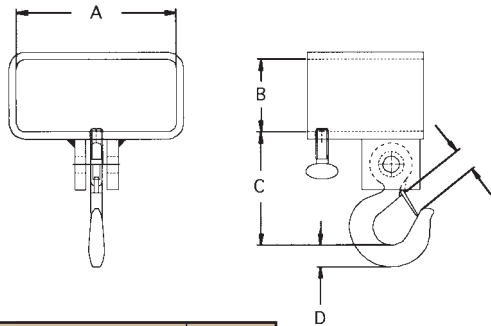

PRODUCT FEATURES:

- ¥ Easily attached, no special wrenches or tools needed.
- ¥ Strong, sturdy, all welded construction.
- ¥ Easy to see, high-visibility yellow.

NOTE: Determine if the fork lift forks can be used with or adjusted to the \varnothing dimension. Order the standard model. If they cannot, determine and specify the actual \varnothing dimension when ordering.

Model 5 Single Fork Hook - Fixed or Swivel

SPECIFICATIONS

Model No. Fixed	Model No. Swivel	Rated Capacity Pounds	Dimensions						Weight Lbs.
			A	B	C Fixed	C Swivel	D	E	
5-1 1/2-4	5S-1 1/2-4	3,000	4-1/2 \varnothing	2-1/2 \varnothing	4-11/16 \varnothing	6-9/16 \varnothing	1 \varnothing	1 \varnothing	5
5-1 1/2-5	5S-1 1/2-5	3,000	5-1/2 \varnothing	2-1/2 \varnothing	4-11/16 \varnothing	6-9/16 \varnothing	1 \varnothing	1 \varnothing	6
5-1 1/2-6	5S-1 1/2-6	3,000	6-1/2 \varnothing	2-1/2 \varnothing	4-11/16 \varnothing	6-9/16 \varnothing	1 \varnothing	1 \varnothing	7

Model 10 Single Hook Beam - Fixed or Swivel

(Pictured with swivel hook option)

SPECIFICATIONS

Model No. Fixed	Model No. Swivel	Rated Capacity Pounds	Dimensions							Weight Lbs.
			A	B	C	D Fixed	D Swivel	E	F	
10-2-20	10S-2-20	4,000	20 \varnothing	3/8 \varnothing	3 \varnothing	7-5/8 \varnothing	9-3/8 \varnothing	1-7/16 \varnothing	1-11/32 \varnothing	32
10-5-24	10S-5-24	10,000	24 \varnothing	3/8 \varnothing	3-1/8 \varnothing	10-3/8 \varnothing	12-5/8 \varnothing	1-13/16 \varnothing	1-11/16 \varnothing	56

Model 15 Double Hook Beam

Custom Designs Available

SPECIFICATIONS

Model No.	Rated Capacity Pounds	Dimensions						Weight Lbs.
		A	B	C	D	E	F	
15-2-20	4,000	20 \varnothing	6-5/8 \varnothing	2-1/2 \varnothing	10-3/8 \varnothing	1-7/16 \varnothing	1-11/32 \varnothing	60
15-5-24	10,000	24 \varnothing	9-3/8 \varnothing	2-1/2 \varnothing	11-21/32 \varnothing	1-7/16 \varnothing	1-11/32 \varnothing	68