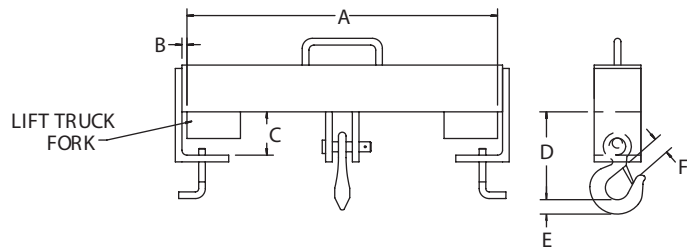

Model 5 Single Fork Hook - Fixed or Swivel

SPECIFICATIONS

Model No. Fixed	Model No. Swivel	Rated Capacity Pounds	Dimensions						Weight Lbs.
			A	B	C Fixed	C Swivel	D	E	
5-1 1/2-4	5S-1 1/2-4	3,000	4-1/2 \varnothing	2-1/2 \varnothing	4-11/16 \varnothing	6-9/16 \varnothing	1 \varnothing	1 \varnothing	5
5-1 1/2-5	5S-1 1/2-5	3,000	5-1/2 \varnothing	2-1/2 \varnothing	4-11/16 \varnothing	6-9/16 \varnothing	1 \varnothing	1 \varnothing	6
5-1 1/2-6	5S-1 1/2-6	3,000	6-1/2 \varnothing	2-1/2 \varnothing	4-11/16 \varnothing	6-9/16 \varnothing	1 \varnothing	1 \varnothing	7

Model 10 Single Hook Beam - Fixed or Swivel

(Pictured with swivel hook option)

SPECIFICATIONS

Model No. Fixed	Model No. Swivel	Rated Capacity Pounds	Dimensions							Weight Lbs.
			A	B	C	D Fixed	D Swivel	E	F	
10-2-20	10S-2-20	4,000	20 \varnothing	3/8 \varnothing	3 \varnothing	7-5/8 \varnothing	9-3/8 \varnothing	1-7/16 \varnothing	1-11/32 \varnothing	32
10-5-24	10S-5-24	10,000	24 \varnothing	3/8 \varnothing	3-1/8 \varnothing	10-3/8 \varnothing	12-5/8 \varnothing	1-13/16 \varnothing	1-11/16 \varnothing	56

Model 15 Double Hook Beam

Custom Designs Available

SPECIFICATIONS

Model No.	Rated Capacity Pounds	Dimensions						Weight Lbs.
		A	B	C	D	E	F	
15-2-20	4,000	20 \varnothing	6-5/8 \varnothing	2-1/2 \varnothing	10-3/8 \varnothing	1-7/16 \varnothing	1-11/32 \varnothing	60
15-5-24	10,000	24 \varnothing	9-3/8 \varnothing	2-1/2 \varnothing	11-21/32 \varnothing	1-7/16 \varnothing	1-11/32 \varnothing	68