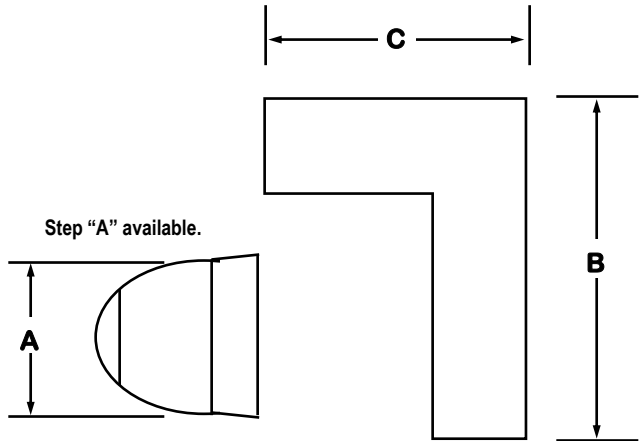

## SQUARE CORNER

### FLAT WALL

HOLE SIZES (UP TO 8" WALL)
6"
8"
10"
12"
14"
16"
18"
20"
22"
24"
26"
27"
28"
30"
33"
36"
40"
42"
45"
48"
52"
56"
58"
62"

## OFFSET CORNER

### HOLE SIZES (UP TO 6" WALL)

HOLE SIZE (A)	OFFSET DIMENSIONS (B x C)
23"	25" x 21"
27"	28" x 24"
30"	30" x 26"
34"	32" x 28"

BLACKTHORN MANUFACTURES *CUSTOM FIBERGLASS PRODUCTS.*  
IF YOU NEED A SIZE NOT LISTED, CALL FOR A QUOTE.