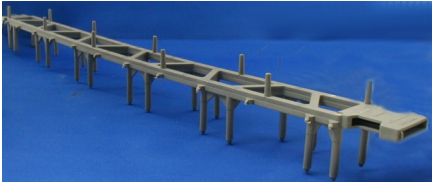

SLAB BOLSTER

SLAB BOLSTER

Spacer with unique joints that connect to achieve the

PART NUMBER	DESCRIPTION	QTY PER BOX	COVER
5SB075	SLAB BOLSTER	315 ft	3/4"
3SB100	SLAB BOLSTER	430 ft	1"
5SB100	SLAB BOLSTER	315 ft	1"
5SB125	SLAB BOLSTER	245 ft	1 1/4"
3SB150	SLAB BOLSTER	385 ft	1 1/2"
5SB150	SLAB BOLSTER	210 ft	1 1/2"
5SB175	SLAB BOLSTER	175 ft	1 3/4"
3SB200	SLAB BOLSTER	300 ft	2"
5SB200	SLAB BOLSTER	140 ft	2"
5SB225	SLAB BOLSTER	140 ft	2 1/4"
5SB250	SLAB BOLSTER	140 ft	2 1/2"
5SB275	SLAB BOLSTER	105 ft	2 3/4"
5SB300	SLAB BOLSTER	105 ft	3"

ALL SIZES ARE IN 30" LENGTHS

SLAB BOLSTER

SAME DAY SHIPPING ON MOST ORDERS !!

800-836-6113

937-836-9296 * 836-9395 (FAX)

6113 BROOKVILLE SALEM RD
CLAYTON OH 45315

sales@blackthorn-inc.com
www.blackthorn-inc.com