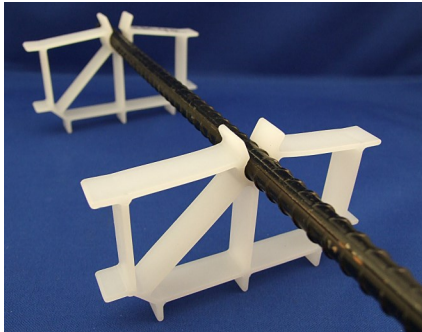

SQUARE

BAR-CLIP

Square and rectangular spacers with wide ranges of bar applications

DUAL-CLIP/HOG SLAT

Rectangular spacer designed to hold two (2) bars one inch (1") from any formed surface. (The first bar size listed is the "top" measurement.) One size, the 4th size listed, has 1 1/4" cover.

MULTI-CLIP

Rectangular spacer designed to hold four (4) bars one inch (1") from any formed surface.

PART NUMBER	DESCRIPTION	QTY PER BOX	BAR SIZE	COVER
5bc1	BAR-CLIP	5,000	MESH - #1	1/2"
5bc2	BAR-CLIP	4,000	MESH - #2	1/2"
2bc275	BAR-CLIP	4,200	MESH - #2	3/4"
1bc375	BAR-CLIP	4,600	#3	3/4"
1bc475	BAR-CLIP	4,100	#4	3/4"
1bc11	BAR-CLIP	3,400	MESH - #1	1"
2bc21	BAR-CLIP	3,000	MESH - #2	1"
1bc31	BAR-CLIP	2,500	#3	1"
1bc41	BAR-CLIP	2,200	#4	1"
1bc51	BAR-CLIP	2,000	#5	1"
2bc61	BAR-CLIP	2,000	#6	1"
2bc2150	BAR-CLIP	1,300	#2	1 1/2"
1bc3150	BAR-CLIP	1,050	#3	1 1/2"
1bc4150	BAR-CLIP	1,100	#4	1 1/2"
1bc5150	BAR-CLIP	850	#5	1 1/2"
1bc32	BAR-CLIP	1,000	#3	2"
1bc42	BAR-CLIP	950	#4	2"
1bc52	BAR-CLIP	900	#5	2"
2bc62	BAR-CLIP	500	#6	2"
2bc72	BAR-CLIP	500	#7	2"
2bc82	BAR-CLIP	500	#8	2"
2bc92	BAR-CLIP	500	#9	2"
2bc102	BAR-CLIP	500	#10	2"
2bc33	BAR-CLIP	500	#3	3"

SQUARE-RECTANGLE

PART NUMBER	DESCRIPTION	QTY PER BOX	BAR SIZE	COVER
2dc331	DUAL-CLIP	2,000	TWO #3s	1"
2dc341	DUAL-CLIP	2,000	#3 & #4	1"
16hs431	HOG SLAT	2,000	#4 & #3	1"
2mc24s	MULTI-CLIP	500	FOUR 1s - 2s	1"
2mc24L	MULTI-CLIP	500	FOUR 1s - 2s	1"
2mc34	MULTI-CLIP	500	FOUR #3s	1"
2mc44	MULTI-CLIP	700	FOUR #4s	1"