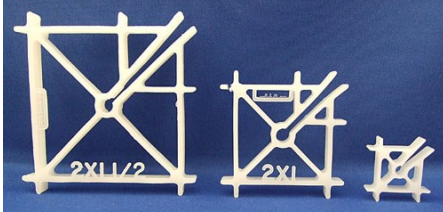

SQUARE

BAR-CLIP

Square and rectangular spacers with wide ranges of bar applications

DUAL-CLIP/HOG SLAT

Rectangular spacer designed to hold two (2) bars one inch (1") from any formed surface. (The first bar size listed is the "top" measurement.) One size, the 4th size listed, has 1 1/4" cover.

MULTI-CLIP

Rectangular spacer designed to hold four (4) bars one inch (1") from any formed surface.

PART NUMBER	DESCRIPTION	QTY PER BOX	BAR SIZE	COVER
5bc1	BAR-CLIP	5,000	MESH - #1	1/2"
5bc2	BAR-CLIP	4,000	MESH - #2	1/2"
2bc275	BAR-CLIP	4,200	MESH - #2	3/4"
1bc375	BAR-CLIP	4,600	#3	3/4"
1bc475	BAR-CLIP	4,100	#4	3/4"
1bc11	BAR-CLIP	3,400	MESH - #1	1"
2bc21	BAR-CLIP	3,000	MESH - #2	1"
1bc31	BAR-CLIP	2,500	#3	1"
1bc41	BAR-CLIP	2,200	#4	1"
1bc51	BAR-CLIP	2,000	#5	1"
2bc61	BAR-CLIP	2,000	#6	1"
2bc2150	BAR-CLIP	1,300	#2	1 1/2"
1bc3150	BAR-CLIP	1,050	#3	1 1/2"
1bc4150	BAR-CLIP	1,100	#4	1 1/2"
1bc5150	BAR-CLIP	850	#5	1 1/2"
1bc32	BAR-CLIP	1,000	#3	2"
1bc42	BAR-CLIP	950	#4	2"
1bc52	BAR-CLIP	900	#5	2"
2bc62	BAR-CLIP	500	#6	2"
2bc72	BAR-CLIP	500	#7	2"
2bc82	BAR-CLIP	500	#8	2"
2bc92	BAR-CLIP	500	#9	2"
2bc102	BAR-CLIP	500	#10	2"
2bc33	BAR-CLIP	500	#3	3"

SQUARE-RECTANGLE

PART NUMBER	DESCRIPTION	QTY PER BOX	BAR SIZE	COVER
2dc331	DUAL-CLIP	2,000	TWO #3s	1"
2dc341	DUAL-CLIP	2,000	#3 & #4	1"
16hs431	HOG SLAT	2,000	#4 & #3	1"
2mc24s	MULTI-CLIP	500	FOUR 1s - 2s	1"
2mc24L	MULTI-CLIP	500	FOUR 1s - 2s	1"
2mc34	MULTI-CLIP	500	FOUR #3s	1"
2mc44	MULTI-CLIP	700	FOUR #4s	1"