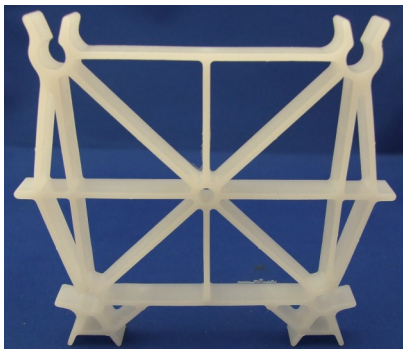

SQUARE

BAR-CLIP

Square and rectangular spacers with wide ranges of bar applications

DUAL-CLIP/HOG SLAT

Rectangular spacer designed to hold two (2) bars one inch (1") from any formed surface. (The first bar size listed is the "top" measurement.) One size, the 4th size listed, has 1 1/4" cover.

MULTI-CLIP

Rectangular spacer designed to hold four (4) bars one inch (1") from any formed surface.

PART NUMBER	DESCRIPTION	QTY PER BOX	BAR SIZE	COVER
5bc1	BAR-CLIP	5,000	MESH - #1	1/2"
5bc2	BAR-CLIP	4,000	MESH - #2	1/2"
2bc275	BAR-CLIP	4,200	MESH - #2	3/4"
1bc375	BAR-CLIP	4,600	#3	3/4"
1bc475	BAR-CLIP	4,100	#4	3/4"
1bc11	BAR-CLIP	3,400	MESH - #1	1"
2bc21	BAR-CLIP	3,000	MESH - #2	1"
1bc31	BAR-CLIP	2,500	#3	1"
1bc41	BAR-CLIP	2,200	#4	1"
1bc51	BAR-CLIP	2,000	#5	1"
2bc61	BAR-CLIP	2,000	#6	1"
2bc2150	BAR-CLIP	1,300	#2	1 1/2"
1bc3150	BAR-CLIP	1,050	#3	1 1/2"
1bc4150	BAR-CLIP	1,100	#4	1 1/2"
1bc5150	BAR-CLIP	850	#5	1 1/2"
1bc32	BAR-CLIP	1,000	#3	2"
1bc42	BAR-CLIP	950	#4	2"
1bc52	BAR-CLIP	900	#5	2"
2bc62	BAR-CLIP	500	#6	2"
2bc72	BAR-CLIP	500	#7	2"
2bc82	BAR-CLIP	500	#8	2"
2bc92	BAR-CLIP	500	#9	2"
2bc102	BAR-CLIP	500	#10	2"
2bc33	BAR-CLIP	500	#3	3"

SQUARE-RECTANGLE

PART NUMBER	DESCRIPTION	QTY PER BOX	BAR SIZE	COVER
2dc331	DUAL-CLIP	2,000	TWO #3s	1"
2dc341	DUAL-CLIP	2,000	#3 & #4	1"
16hs431	HOG SLAT	2,000	#4 & #3	1"
2mc24s	MULTI-CLIP	500	FOUR 1s - 2s	1"
2mc24L	MULTI-CLIP	500	FOUR 1s - 2s	1"
2mc34	MULTI-CLIP	500	FOUR #3s	1"
2mc44	MULTI-CLIP	700	FOUR #4s	1"