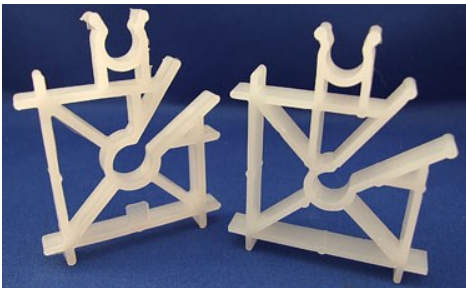

SQUARE

BAR-CLIP

Square and rectangular spacers with wide ranges of bar applications

DUAL-CLIP/HOG SLAT

Rectangular spacer designed to hold two (2) bars one inch (1") from any formed surface. (The first bar size listed is the "top" measurement.) One size, the 4th size listed, has 1 1/4" cover.

MULTI-CLIP

Rectangular spacer designed to hold four (4) bars one inch (1") from any formed surface.

PART NUMBER	DESCRIPTION	QTY PER BOX	BAR SIZE	COVER
5bc1	BAR-CLIP	5,000	MESH - #1	1/2"
5bc2	BAR-CLIP	4,000	MESH - #2	1/2"
2bc275	BAR-CLIP	4,200	MESH - #2	3/4"
1bc375	BAR-CLIP	4,600	#3	3/4"
1bc475	BAR-CLIP	4,100	#4	3/4"
1bc11	BAR-CLIP	3,400	MESH - #1	1"
2bc21	BAR-CLIP	3,000	MESH - #2	1"
1bc31	BAR-CLIP	2,500	#3	1"
1bc41	BAR-CLIP	2,200	#4	1"
1bc51	BAR-CLIP	2,000	#5	1"
2bc61	BAR-CLIP	2,000	#6	1"
2bc2150	BAR-CLIP	1,300	#2	1 1/2"
1bc3150	BAR-CLIP	1,050	#3	1 1/2"
1bc4150	BAR-CLIP	1,100	#4	1 1/2"
1bc5150	BAR-CLIP	850	#5	1 1/2"
1bc32	BAR-CLIP	1,000	#3	2"
1bc42	BAR-CLIP	950	#4	2"
1bc52	BAR-CLIP	900	#5	2"
2bc62	BAR-CLIP	500	#6	2"
2bc72	BAR-CLIP	500	#7	2"
2bc82	BAR-CLIP	500	#8	2"
2bc92	BAR-CLIP	500	#9	2"
2bc102	BAR-CLIP	500	#10	2"
2bc33	BAR-CLIP	500	#3	3"

SQUARE-RECTANGLE

PART NUMBER	DESCRIPTION	QTY PER BOX	BAR SIZE	COVER
2dc331	DUAL-CLIP	2,000	TWO #3s	1"
2dc341	DUAL-CLIP	2,000	#3 & #4	1"
16hs431	HOG SLAT	2,000	#4 & #3	1"
2mc24s	MULTI-CLIP	500	FOUR 1s - 2s	1"
2mc24L	MULTI-CLIP	500	FOUR 1s - 2s	1"
2mc34	MULTI-CLIP	500	FOUR #3s	1"
2mc44	MULTI-CLIP	700	FOUR #4s	1"