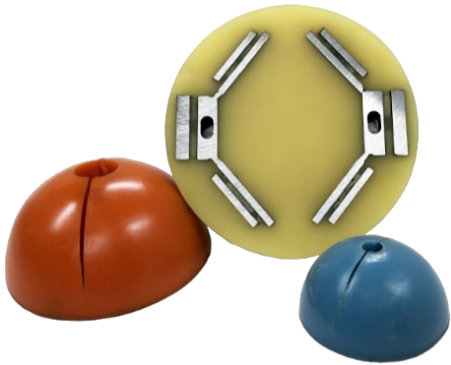

DOG BONE
(FOR ALP, DAYTON, DEHA, & MORE)

PROFILE MAGNETIC PLATE

PART #	CAPACITY
20PROFILE-ROUND-MAGPLATE-LIFTPIN-DOGBONE-1T	1 TON
20PROFILE-ROUND-MAGPLATE-LIFTPIN-DOGBONE-2T	2 TON
20PROFILE-ROUND-MAGPLATE-LIFTPIN-DOGBONE-4T	4 TON
20PROFILE-ROUND-MAGPLATE-LIFTPIN-DOGBONE-8T	8 TON
20PROFILE-ROUND-MAGPLATE-LIFTPIN-DOGBONE-16&20T	16 / 20 TON

MAGNETIC RECESS FORMER

PART #	CAPACITY
20RM-ROUND-DOGBONE-1T-MAG	1 TON
20RM-ROUND-DOGBONE-2T-MAG	2 TON
20RM-ROUND-DOGBONE-4T-MAG	4 TON
20RM-ROUND-DOGBONE-8T-MAG	8 TON
20RM-ROUND-DOGBONE-20T-MAG	16 / 20 TON

NON - MAGNETIC RECESS FORMER

PART #	CAPACITY
20RM-ROUND-LIFTPIN-DOGBONE-1T	1 TON
20RM-ROUND-LIFTPIN-DOGBONE-2T	2 TON
20RM-ROUND-LIFTPIN-DOGBONE-4T	4 TON
20RM-ROUND-LIFTPIN-DOGBONE-8T	8 TON
20RM-ROUND-LIFTPIN-DOGBONE-20T	16 / 20 TON