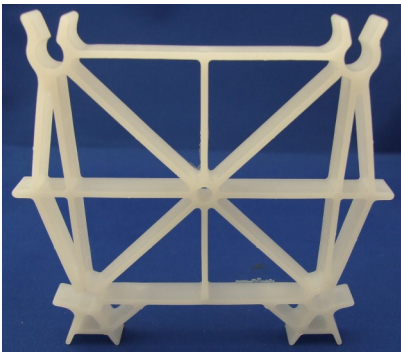

BAR-CLIP

Square and rectangular spacers with wide ranges of bar applications

DUAL-CLIP/HOG SLAT

Rectangular spacer designed to hold two (2) bars one inch (1") from any formed surface. (The first bar size listed is the "top" measurement.) One size, the 4th size listed, has 1 1/4" cover.

MULTI-CLIP

Rectangular spacer designed to hold four (4) bars one inch (1") from any formed surface.

| PART NUMBER | DESCRIPTION | QTY PER BOX | BAR SIZE | COVER |
|-------------|-------------|-------------|-----------|--------|
| 1BC1 | BAR-CLIP | 5,430 | MESH - #1 | 1/2" |
| 5BC2 | BAR-CLIP | 4,200 | MESH - #2 | 1/2" |
| 2BC275 | BAR-CLIP | | MESH - #2 | 3/4" |
| 1BC375 | BAR-CLIP | 3,770 | #3 | 3/4" |
| 1BC475 | BAR-CLIP | 3,100 | #4 | 3/4" |
| 1BC11 | BAR-CLIP | 3,300 | MESH - #1 | 1" |
| 1BC21 | BAR-CLIP | 2,160 | MESH - #2 | 1" |
| 1BC31 | BAR-CLIP | 2,800 | #3 | 1" |
| 1BC41 | BAR-CLIP | 2,650 | #4 | 1" |
| 1BC51 | BAR-CLIP | 2,100 | #5 | 1" |
| 2BC61 | BAR-CLIP | | #6 | 1" |
| 2BC2150 | BAR-CLIP | 1,200 | #2 | 1 1/2" |
| 1BC3150 | BAR-CLIP | 1,050 | #3 | 1 1/2" |
| 1BC4150 | BAR-CLIP | 940 | #4 | 1 1/2" |
| 1BC5150 | BAR-CLIP | | #5 | 1 1/2" |
| 1BC32 | BAR-CLIP | 1,200 | #3 | 2" |
| 1BC42 | BAR-CLIP | | #4 | 2" |
| 1BC52 | BAR-CLIP | | #5 | 2" |
| 2BC62 | BAR-CLIP | | #6 | 2" |
| 2BC72 | BAR-CLIP | | #7 | 2" |
| 2BC82 | BAR-CLIP | | #8 | 2" |
| 2BC92 | BAR-CLIP | | #9 | 2" |
| 2BC102 | BAR-CLIP | | #10 | 2" |
| 2BC33 | BAR-CLIP | | #3 | 3" |

SQUARE-RECTANGLE

| PART NUMBER | DESCRIPTION | QTY PER BOX | BAR SIZE | COVER |
|-------------|-------------|-------------|--------------|-------|
| 16DC331 | DUAL-CLIP | 1,380 | TWO #3s | 1" |
| 16DC341 | DUAL-CLIP | 1,420 | #3 & #4 | 1" |
| 16HS431 | HOG SLAT | | #4 & #3 | 1" |
| 2MC24s | MULTI-CLIP | | FOUR 1s - 2s | 1" |
| 2MC24L | MULTI-CLIP | | FOUR 1s - 2s | 1" |
| 2MC34 | MULTI-CLIP | 570 | FOUR #3s | 1" |
| 2MC44 | MULTI-CLIP | 460 | FOUR #4s | 1" |