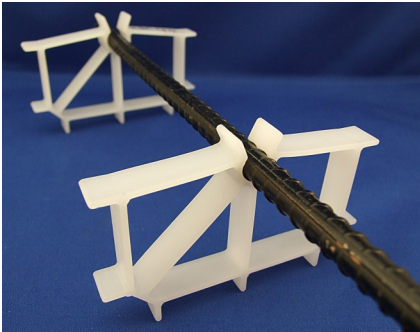

BAR-CLIP

Square and rectangular spacers with wide ranges of bar applications

DUAL-CLIP/HOG SLAT

Rectangular spacer designed to hold two (2) bars one inch (1") from any formed surface. (The first bar size listed is the "top" measurement.) One size, the 4th size listed, has 1 1/4" cover.

MULTI-CLIP

Rectangular spacer designed to hold four (4) bars one inch (1") from any formed surface.

| PART NUMBER | DESCRIPTION | QTY PER BOX | BAR SIZE | COVER |
|-------------|-------------|-------------|-----------|--------|
| 1BC1 | BAR-CLIP | 5,430 | MESH - #1 | 1/2" |
| 5BC2 | BAR-CLIP | 4,200 | MESH - #2 | 1/2" |
| 2BC275 | BAR-CLIP | | MESH - #2 | 3/4" |
| 1BC375 | BAR-CLIP | 3,770 | #3 | 3/4" |
| 1BC475 | BAR-CLIP | 3,100 | #4 | 3/4" |
| 1BC11 | BAR-CLIP | 3,300 | MESH - #1 | 1" |
| 1BC21 | BAR-CLIP | 2,160 | MESH - #2 | 1" |
| 1BC31 | BAR-CLIP | 2,800 | #3 | 1" |
| 1BC41 | BAR-CLIP | 2,650 | #4 | 1" |
| 1BC51 | BAR-CLIP | 2,100 | #5 | 1" |
| 2BC61 | BAR-CLIP | | #6 | 1" |
| 2BC2150 | BAR-CLIP | 1,200 | #2 | 1 1/2" |
| 1BC3150 | BAR-CLIP | 1,050 | #3 | 1 1/2" |
| 1BC4150 | BAR-CLIP | 940 | #4 | 1 1/2" |
| 1BC5150 | BAR-CLIP | | #5 | 1 1/2" |
| 1BC32 | BAR-CLIP | 1,200 | #3 | 2" |
| 1BC42 | BAR-CLIP | | #4 | 2" |
| 1BC52 | BAR-CLIP | | #5 | 2" |
| 2BC62 | BAR-CLIP | | #6 | 2" |
| 2BC72 | BAR-CLIP | | #7 | 2" |
| 2BC82 | BAR-CLIP | | #8 | 2" |
| 2BC92 | BAR-CLIP | | #9 | 2" |
| 2BC102 | BAR-CLIP | | #10 | 2" |
| 2BC33 | BAR-CLIP | | #3 | 3" |

SQUARE-RECTANGLE

| PART NUMBER | DESCRIPTION | QTY PER BOX | BAR SIZE | COVER |
|-------------|-------------|-------------|--------------|-------|
| 16DC331 | DUAL-CLIP | 1,380 | TWO #3s | 1" |
| 16DC341 | DUAL-CLIP | 1,420 | #3 & #4 | 1" |
| 16HS431 | HOG SLAT | | #4 & #3 | 1" |
| 2MC24s | MULTI-CLIP | | FOUR 1s - 2s | 1" |
| 2MC24L | MULTI-CLIP | | FOUR 1s - 2s | 1" |
| 2MC34 | MULTI-CLIP | 570 | FOUR #3s | 1" |
| 2MC44 | MULTI-CLIP | 460 | FOUR #4s | 1" |