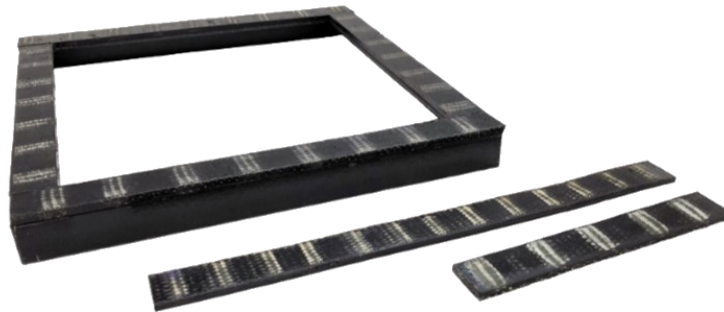

**DOUBLE-SIDED
MAGNETIC STRIP**

PART #	DIMENSIONS
20DSMS220	1/4" thick x 1" wide
20DSMS170	3/16" thick x 1" wide

800-836-6113

937-836-9296 * sales@blackthorn-inc.com

6113 BROOKVILLE SALEM ROAD * www.blackthorn-inc.com
C LAYTON OH 45315 * sales@blackthorn-inc.com