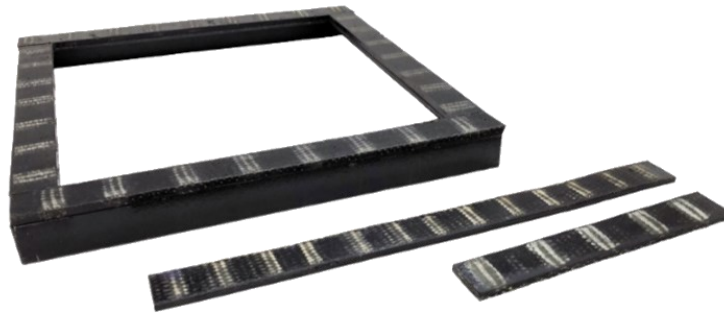

**DOUBLE-SIDED
MAGNETIC STRIP**

PART #	DIMENSIONS
20DS-MAGSTRIP-140	1/4" thick x 1" wide
20DS-MAGSTRIP-316	3/16" thick x 1" wide

800-836-6113

937-836-9296 * sales@blackthorn-inc.com

6113 BROOKVILLE SALEM ROAD * www.blackthorn-inc.com
C LAYTON OH 45315 * sales@blackthorn-inc.com