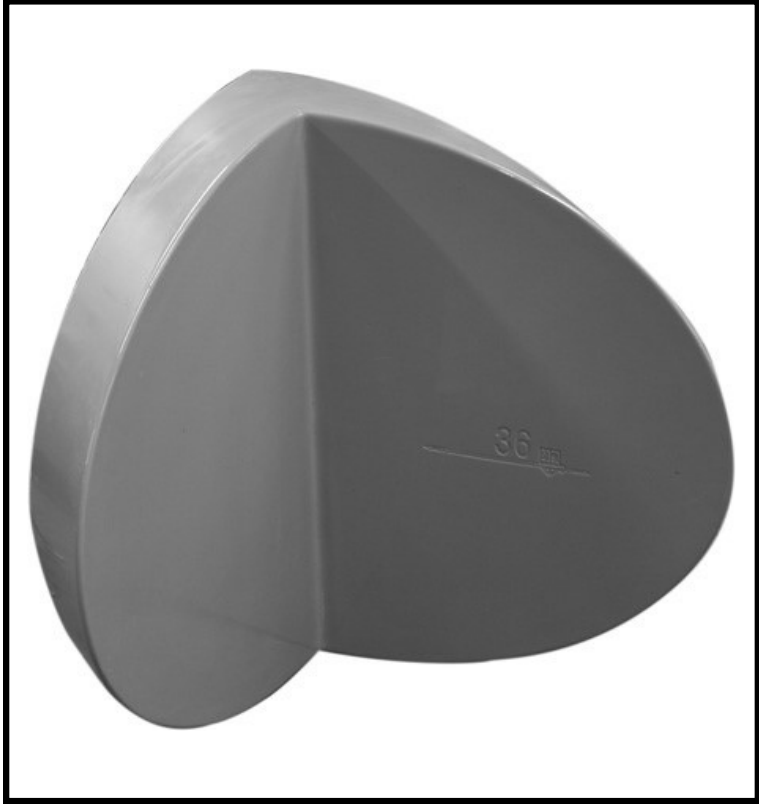

HOLE-FORMER CORNER

SQUARE CORNER

FLAT WALL

HOLE SIZES (UP TO 8" WALL)
6"
8"
10"
12"
14"
16"
18"
20"
22"
24"
26"
27"
28"
30"
33"
36"
40"
42"
45"
48"
52"
56"
58"
62"

OFFSET CORNER

HOLE SIZES (UP TO 6" WALL)

HOLE SIZE (A)	OFFSET DIMENSIONS (B x C)
23"	25" x 21"
27"	28" x 24"
30"	30" x 26"
34"	32" x 28"