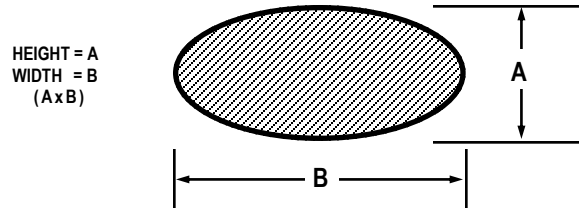

HOLE-FORMER / KNOCKOUT ELLIPTICAL

FLAT WALL

HOLE SIZE (UP TO 8" FLAT WALL)	ROUND EQUIVALENT
21" HIGH x 27" WIDE	15"
23" HIGH x 32" WIDE	18"
29 ¹ / ₄ " HIGH x 40 ¹ / ₄ " WIDE	24"
35" HIGH x 48 ³ / ₄ " WIDE	30"
40 ³ / ₄ " HIGH x 57 ¹ / ₂ " WIDE	36"
50" HIGH x 69" WIDE	42"
55" HIGH x 76" WIDE	48"
60" HIGH x 86" WIDE	54"
68" HIGH x 96" WIDE	60"