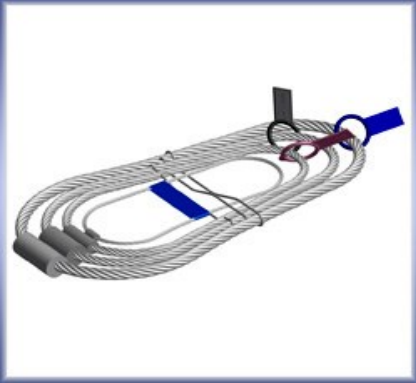

WIRE ROPE LOOP ANCHOR

PART #	SAFE WORKING LOAD TONS / LBS	LENGTH	WIRE ROPE DIAMETER
3WRA500	0.25 / 500	8"	3mm / 0.118"
3WRA008	0.8 / 1,600	8"	6mm / 0.236"
3WRA012	1.2 / 2,400	9"	7mm / 0.276"
3WRA016	1.6 / 3,200	9.8125"	8mm / 0.315"
3WRA016-24	1.6 / 3,200	24"	8mm / 0.315"
3WRA016-36	1.6 / 3,200	36"	8mm / 0.315"
3WRA020	2 / 4,000	11.8125"	9mm / 0.354"
3WRA025	2.5 / 5,000	12.8125"	10mm / 0.394"
3WRA038	3.8 / 7,600	14.5625"	12mm / 0.472"
3WRA050	5 / 10,000	15"	14mm / 0.551"
3WRA063	6.3 / 12,600	16.75"	16mm / 0.630"
3WRA080	8 / 16,000	18.875"	18mm / 0.709"
3WRA099	9.9 / 19,800	21"	20mm / 0.787"
3WRA120	12 / 24,000	23.25"	22mm / 0.866"
3WRA160	16 / 32,000	26.375"	26mm / 1.024"
3WRA180	18 / 36,000	29.5"	28mm / 1.102"
3WRA250	25 / 50,000	33.5"	32mm / 1.260"