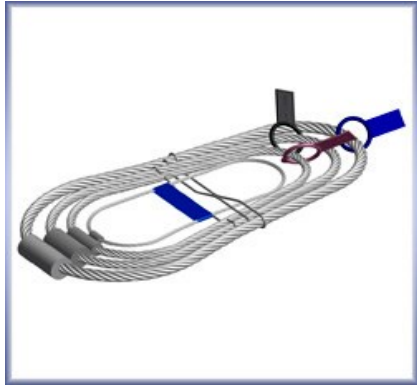

WIRE ROPE LOOP ANCHOR

PART #	SAFE WORKING LOAD TONS / LBS	LENGTH	WIRE ROPE DIAMETER
3WRA500	0.25 / 500	8"	3mm / 0.118"
3WRA008	0.8 / 1,600	8"	6mm / 0.236"
3WRA012	1.2 / 2,400	9"	7mm / 0.276"
3WRA016	1.6 / 3,200	9.8125"	8mm / 0.315"
3WRA016-24	1.6 / 3,200	24"	8mm / 0.315"
3WRA016-36	1.6 / 3,200	36"	8mm / 0.315"
3WRA020	2 / 4,000	11.8125"	9mm / 0.354"
3WRA025	2.5 / 5,000	12.8125"	10mm / 0.394"
3WRA038	3.8 / 7,600	14.5625"	12mm / 0.472"
3WRA050	5 / 10,000	15"	14mm / 0.551"
3WRA063	6.3 / 12,600	16.75"	16mm / 0.630"
3WRA080	8 / 16,000	18.875"	18mm / 0.709"
3WRA099	9.9 / 19,800	21"	20mm / 0.787"
3WRA120	12 / 24,000	23.25"	22mm / 0.866"
3WRA160	16 / 32,000	26.375"	26mm / 1.024"
3WRA180	18 / 36,000	29.5"	28mm / 1.102"
3WRA250	25 / 50,000	33.5"	32mm / 1.260"