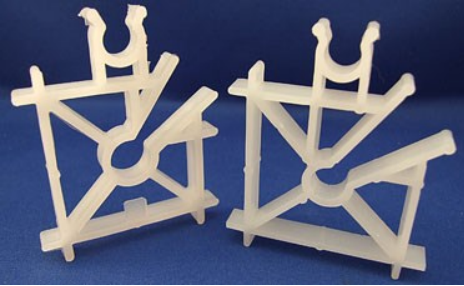

BAR-CLIP

Square and rectangular spacers with wide ranges of bar applications

DUAL-CLIP / HOG SLAT

Rectangular spacer designed to hold two (2) bars one inch (1") from any formed surface. (The first bar size listed is the "top" measurement.) One size, the 4th size listed, has 1 1/4" cover.

MULTI-CLIP

Rectangular spacer designed to hold four (4) bars one inch (1") from any formed surface.

PART NUMBER	DESCRIPTION	QTY PER BOX	BAR SIZE	COVER
1BC1	BAR-CLIP	5,430	MESH - #1	1/2"
5BC2	BAR-CLIP	4,200	MESH - #2	1/2"
2BC275	BAR-CLIP		MESH - #2	3/4"
1BC375	BAR-CLIP	3,770	#3	3/4"
1BC475	BAR-CLIP	3,100	#4	3/4"
1BC11	BAR-CLIP	3,300	MESH - #1	1"
1BC21	BAR-CLIP	2,160	MESH - #2	1"
1BC31	BAR-CLIP	2,800	#3	1"
1BC41	BAR-CLIP	2,650	#4	1"
1BC51	BAR-CLIP	2,100	#5	1"
2BC61	BAR-CLIP		#6	1"
2BC2150	BAR-CLIP	1,200	#2	1 1/2"
1BC3150	BAR-CLIP	1,050	#3	1 1/2"
1BC4150	BAR-CLIP	940	#4	1 1/2"
1BC5150	BAR-CLIP		#5	1 1/2"
1BC32	BAR-CLIP	1,200	#3	2"
1BC42	BAR-CLIP		#4	2"
1BC52	BAR-CLIP		#5	2"
2BC62	BAR-CLIP		#6	2"
2BC72	BAR-CLIP		#7	2"
2BC82	BAR-CLIP		#8	2"
2BC92	BAR-CLIP		#9	2"
2BC102	BAR-CLIP		#10	2"
2BC33	BAR-CLIP		#3	3"

SQUARE-RECTANGLE

PART NUMBER	DESCRIPTION	QTY PER BOX	BAR SIZE	COVER
16DC331	DUAL-CLIP	1,380	TWO #3s	1"
16DC341	DUAL-CLIP	1,420	#3 & #4	1"
16HS431	HOG SLAT		#4 & #3	1"
2MC24s	MULTI-CLIP		FOUR 1s - 2s	1"
2MC24L	MULTI-CLIP		FOUR 1s - 2s	1"
2MC34	MULTI-CLIP	570	FOUR #3s	1"
2MC44	MULTI-CLIP	460	FOUR #4s	1"