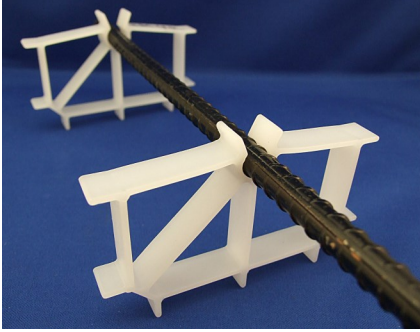

BAR-CLIP

Square and rectangular spacers with wide ranges of bar applications

DUAL-CLIP / HOG SLAT

Rectangular spacer designed to hold two (2) bars one inch (1") from any formed surface. (The first bar size listed is the "top" measurement.) One size, the 4th size listed, has 1 1/4" cover.

MULTI-CLIP

Rectangular spacer designed to hold four (4) bars one inch (1") from any formed surface.

PART NUMBER	DESCRIPTION	QTY PER BOX	BAR SIZE	COVER
1BC1	BAR-CLIP	5,430	MESH - #1	1/2"
5BC2	BAR-CLIP	4,200	MESH - #2	1/2"
2BC275	BAR-CLIP		MESH - #2	3/4"
1BC375	BAR-CLIP	3,770	#3	3/4"
1BC475	BAR-CLIP	3,100	#4	3/4"
1BC11	BAR-CLIP	3,300	MESH - #1	1"
1BC21	BAR-CLIP	2,160	MESH - #2	1"
1BC31	BAR-CLIP	2,800	#3	1"
1BC41	BAR-CLIP	2,650	#4	1"
1BC51	BAR-CLIP	2,100	#5	1"
2BC61	BAR-CLIP		#6	1"
2BC2150	BAR-CLIP	1,200	#2	1 1/2"
1BC3150	BAR-CLIP	1,050	#3	1 1/2"
1BC4150	BAR-CLIP	940	#4	1 1/2"
1BC5150	BAR-CLIP		#5	1 1/2"
1BC32	BAR-CLIP	1,200	#3	2"
1BC42	BAR-CLIP		#4	2"
1BC52	BAR-CLIP		#5	2"
2BC62	BAR-CLIP		#6	2"
2BC72	BAR-CLIP		#7	2"
2BC82	BAR-CLIP		#8	2"
2BC92	BAR-CLIP		#9	2"
2BC102	BAR-CLIP		#10	2"
2BC33	BAR-CLIP		#3	3"

SQUARE-RECTANGLE

PART NUMBER	DESCRIPTION	QTY PER BOX	BAR SIZE	COVER
16DC331	DUAL-CLIP	1,380	TWO #3s	1"
16DC341	DUAL-CLIP	1,420	#3 & #4	1"
16HS431	HOG SLAT		#4 & #3	1"
2MC24s	MULTI-CLIP		FOUR 1s - 2s	1"
2MC24L	MULTI-CLIP		FOUR 1s - 2s	1"
2MC34	MULTI-CLIP	570	FOUR #3s	1"
2MC44	MULTI-CLIP	460	FOUR #4s	1"