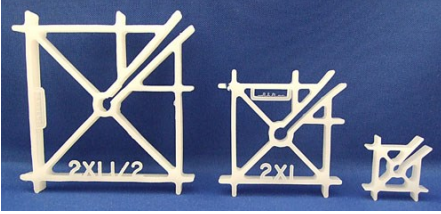

BAR-CLIP

Square and rectangular spacers with wide ranges of bar applications

DUAL-CLIP / HOG SLAT

Rectangular spacer designed to hold two (2) bars one inch (1") from any formed surface. (The first bar size listed is the "top" measurement.) One size, the 4th size listed, has 1 1/4" cover.

MULTI-CLIP

Rectangular spacer designed to hold four (4) bars one inch (1") from any formed surface.

PART NUMBER	DESCRIPTION	QTY PER BOX	BAR SIZE	COVER
1BC1	BAR-CLIP	5,430	MESH - #1	1/2"
5BC2	BAR-CLIP	4,200	MESH - #2	1/2"
2BC275	BAR-CLIP		MESH - #2	3/4"
1BC375	BAR-CLIP	3,770	#3	3/4"
1BC475	BAR-CLIP	3,100	#4	3/4"
1BC11	BAR-CLIP	3,300	MESH - #1	1"
1BC21	BAR-CLIP	2,160	MESH - #2	1"
1BC31	BAR-CLIP	2,800	#3	1"
1BC41	BAR-CLIP	2,650	#4	1"
1BC51	BAR-CLIP	2,100	#5	1"
2BC61	BAR-CLIP		#6	1"
2BC2150	BAR-CLIP	1,200	#2	1 1/2"
1BC3150	BAR-CLIP	1,050	#3	1 1/2"
1BC4150	BAR-CLIP	940	#4	1 1/2"
1BC5150	BAR-CLIP		#5	1 1/2"
1BC32	BAR-CLIP	1,200	#3	2"
1BC42	BAR-CLIP		#4	2"
1BC52	BAR-CLIP		#5	2"
2BC62	BAR-CLIP		#6	2"
2BC72	BAR-CLIP		#7	2"
2BC82	BAR-CLIP		#8	2"
2BC92	BAR-CLIP		#9	2"
2BC102	BAR-CLIP		#10	2"
2BC33	BAR-CLIP		#3	3"

SQUARE-RECTANGLE

PART NUMBER	DESCRIPTION	QTY PER BOX	BAR SIZE	COVER
16DC331	DUAL-CLIP	1,380	TWO #3s	1"
16DC341	DUAL-CLIP	1,420	#3 & #4	1"
16HS431	HOG SLAT		#4 & #3	1"
2MC24s	MULTI-CLIP		FOUR 1s - 2s	1"
2MC24L	MULTI-CLIP		FOUR 1s - 2s	1"
2MC34	MULTI-CLIP	570	FOUR #3s	1"
2MC44	MULTI-CLIP	460	FOUR #4s	1"