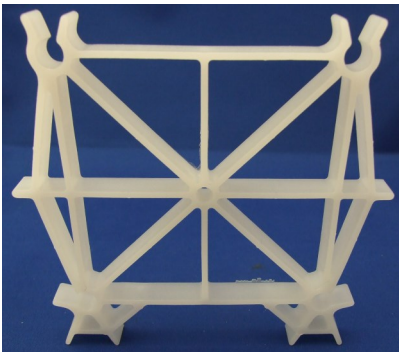

BAR-CLIP

Square and rectangular spacers with wide ranges of bar applications

DUAL-CLIP / HOG SLAT

Rectangular spacer designed to hold two (2) bars one inch (1") from any formed surface. (The first bar size listed is the "top" measurement.) One size, the 4th size listed, has 1 1/4" cover.

MULTI-CLIP

Rectangular spacer designed to hold four (4) bars one inch (1") from any formed surface.

PART NUMBER	DESCRIPTION	QTY PER BOX	BAR SIZE	COVER
1BC1	BAR-CLIP	5,430	MESH - #1	1/2"
5BC2	BAR-CLIP	4,200	MESH - #2	1/2"
2BC275	BAR-CLIP		MESH - #2	3/4"
1BC375	BAR-CLIP	3,770	#3	3/4"
1BC475	BAR-CLIP	3,100	#4	3/4"
1BC11	BAR-CLIP	3,300	MESH - #1	1"
1BC21	BAR-CLIP	2,160	MESH - #2	1"
1BC31	BAR-CLIP	2,800	#3	1"
1BC41	BAR-CLIP	2,650	#4	1"
1BC51	BAR-CLIP	2,100	#5	1"
2BC61	BAR-CLIP		#6	1"
2BC2150	BAR-CLIP	1,200	#2	1 1/2"
1BC3150	BAR-CLIP	1,050	#3	1 1/2"
1BC4150	BAR-CLIP	940	#4	1 1/2"
1BC5150	BAR-CLIP		#5	1 1/2"
1BC32	BAR-CLIP	1,200	#3	2"
1BC42	BAR-CLIP		#4	2"
1BC52	BAR-CLIP		#5	2"
2BC62	BAR-CLIP		#6	2"
2BC72	BAR-CLIP		#7	2"
2BC82	BAR-CLIP		#8	2"
2BC92	BAR-CLIP		#9	2"
2BC102	BAR-CLIP		#10	2"
2BC33	BAR-CLIP		#3	3"

SQUARE-RECTANGLE

PART NUMBER	DESCRIPTION	QTY PER BOX	BAR SIZE	COVER
16DC331	DUAL-CLIP	1,380	TWO #3s	1"
16DC341	DUAL-CLIP	1,420	#3 & #4	1"
16HS431	HOG SLAT		#4 & #3	1"
2MC24s	MULTI-CLIP		FOUR 1s - 2s	1"
2MC24L	MULTI-CLIP		FOUR 1s - 2s	1"
2MC34	MULTI-CLIP	570	FOUR #3s	1"
2MC44	MULTI-CLIP	460	FOUR #4s	1"