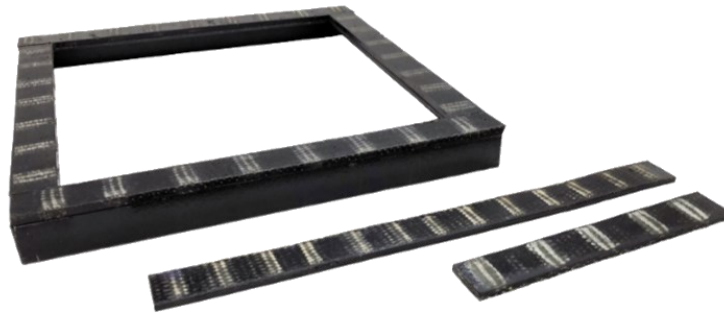

**DOUBLE-SIDED
MAGNETIC STRIP**

PART #	DIMENSIONS
20DS-MAGSTRIP-140	1/4" thick x 1" wide

800-836-6113

937-836-9296 * sales@blackthorn-inc.com

6113 BROOKVILLE SALEM ROAD * www.blackthorn-inc.com
C LAYTON OH 45315 * sales@blackthorn-inc.com