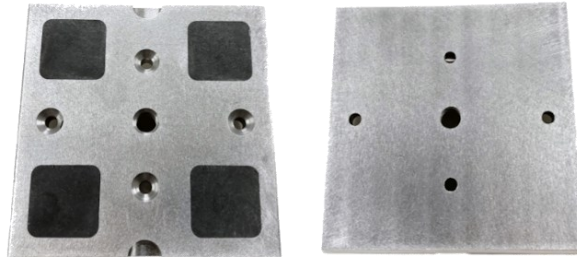

WOOD MAGNET

| PART # | H x W |
|----------------|---------|
| WOODMAGNET-#77 | 4" x 4" |

800-836-6113

937-836-9296 * sales@blackthorn-inc.com

6113 BROOKVILLE SALEM ROAD * www.blackthorn-inc.com
C LAYTON OH 45315 * sales@blackthorn-inc.com